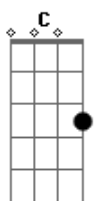

© ukulele-chords.com