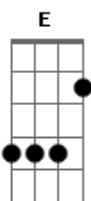

© ukulele-chords.com

© ukulele-chords.com