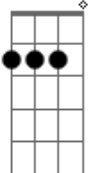

Testemunhas de Jeová - The Best Life Ever

Tom: C
Intro: 4x: C

C
This world would like - to - make me - lonely
C
But i got - my friends - with me
C
We're trying hard - to help - other's find
C
Friend's eternally?

Pré-refrão:

C F
Ah ah - ahhhhh, when i would worry about me
F (pause)
Uuuhhh - this woorld?
C C
- would bring me down - (Uhhh,uhhh,uhhh)
C F
Ah - ah - ahhhhh i'm feeling better
F (pause)
Lifting others
C C
- off the ground - (Uhhh,uhhh,uhhh)

C G
Look what i found?

Refrão:

C G Am
Ahhhh? Ahhhh,i wanna know what i can't do,
Am F
I wanna give what i can't give
F Fm C
That is the best feeling ever
C G Am
Ahhhh? Ahhhh,i know this will laaaast forever
Am F (pause)
I'm where i wanna be
Fm C
This is the best life? ever

C
So many good things leeeft to be done
C C C7M
With these two hands of mine
C
I'll take some love and build us a bridge
C
Connect your heart to mine

Pré-refrão:

C F

Ah ah - ahhhhh, when i would worry about me
F F (pause)
Uuuhhh - this woorld?
C C
- would bring me down - (Uhhh,uhhh,uhhh)
C F
Ah - ah - ahhhhh i'm feeling better
F (pause)
Lifting others
C C
- off the ground - (Uhhh,uhhh,uhhh)

C G
Look what i found?

Refrão:

C G Am
Ahhhh? Ahhhh,i wanna know what i can't do,
Am F
I wanna give what i can't give
F Fm C
That is the best feeling ever
C G Am
Ahhhh? Ahhhh,i know this will laaaast forever
Am F (pause)
Is better than a dream
Fm
This is the best life?

F Fm C
I'm not afraid come what maaaay
F Fm C
This kind of life gets better every daaay?
Am D Dm
Every day? every way?
Dm
Oh, oh, oh, oh?

Refrão:

C G Am
Ahhhh? Ahhhh, i wanna lift them more than me
Am F
I wanna give till i feel free
F Fm C
That is the best feeling ever
C G Am
Ahhhh? Ahhhh,i know this will laaaast forever
Am F (pause)
Come with me you'll see
F Fm C C (intro 1x)
This is the best life ever
F Fm C C (intro 1x)
This is the best life ever
F Fm C
This is the best life ever?

Acordes

© ukulele-chords.com