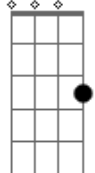

Testemunhas de Jeová - The Best Life Ever

Tom: C
Intro: 4x: C

C
This world would like - to - make me - lonely
C
But i got - my friends - with me
C
We're trying hard - to help - other's find
C
Friend's eternally?

Pré-refrão:

C F
Ah ah - ahhhhh, when i would worry about me
F (pause)
Uuuhhh - this woorld?
C C
- would bring me down - (Uhhh,uhhh,uhhh)
C F
Ah - ah - ahhhhh i'm feeling better
F (pause)
Lifting others
C C
- off the ground - (Uhhh,uhhh,uhhh)

C G
Look what i found?

Refrão:

C G Am
Ahhhh? Ahhhh,i wanna know what i can't do,
Am F
I wanna give what i can't give
F Fm C
That is the best feeling ever
C G Am
Ahhhh? Ahhhh,i know this will laaaast forever
Am F (pause)
I'm where i wanna be
Fm C
This is the best life? ever

C
So many good things leeeft to be done
C C C7M
With these two hands of mine
C
I'll take some love and build us a bridge
C
Connect your heart to mine

Pré-refrão:

C F

Ah ah - ahhhhh, when i would worry about me
F F (pause)
Uuuhhh - this woorld?
C C
- would bring me down - (Uhhh,uhhh,uhhh)
C F
Ah - ah - ahhhhh i'm feeling better
F (pause)
Lifting others
C C
- off the ground - (Uhhh,uhhh,uhhh)

C G
Look what i found?

Refrão:

C G Am
Ahhhh? Ahhhh,i wanna know what i can't do,
Am F
I wanna give what i can't give
F Fm C
That is the best feeling ever
C G Am
Ahhhh? Ahhhh,i know this will laaaast forever
Am F (pause)
Is better than a dream
Fm
This is the best life?

F Fm C
I'm not afraid come what maaaay
F Fm C
This kind of life gets better every daaay?
Am D Dm
Every day? every way?
Dm
Oh, oh, oh, oh?

Refrão:

C G Am
Ahhhh? Ahhhh, i wanna lift them more than me
Am F
I wanna give till i feel free
F Fm C
That is the best feeling ever
C G Am
Ahhhh? Ahhhh,i know this will laaaast forever
Am F (pause)
Come with me you'll see
F Fm C C (intro 1x)
This is the best life ever
F Fm C C (intro 1x)
This is the best life ever
F Fm C
This is the best life ever?

Acordes

© ukulele-chords.com

C