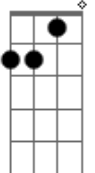

Testemunhas de Jeová - The Best Life Ever

Tom: C
Intro: 4x: C

C
This world would like - to - make me - lonely
C
But i got - my friends - with me
C
We're trying hard - to help - other's find
C
Friend's eternally?

Pré-refrão:

C F
Ah ah - ahhhhh, when i would worry about me
F (pause)
Uuuhhh - this woorld?
C C
- would bring me down - (Uhhh,uhhh,uhhh)
C F
Ah - ah - ahhhhh i'm feeling better
F (pause)
Lifting others
C C
- off the ground - (Uhhh,uhhh,uhhh)

C G
Look what i found?

Refrão:

C G Am
Ahhhh? Ahhhh,i wanna know what i can't do,
Am F
I wanna give what i can't give
F Fm C
That is the best feeling ever
C G Am
Ahhhh? Ahhhh,i know this will laaaast forever
Am F (pause)
I'm where i wanna be
Fm C
This is the best life? ever

C
So many good things leeeft to be done
C C C7M
With these two hands of mine
C
I'll take some love and build us a bridge
C
Connect your heart to mine

Pré-refrão:

C F

Ah ah - ahhhhh, when i would worry about me
F F (pause)
Uuuhhh - this woorld?
C C
- would bring me down - (Uhhh,uhhh,uhhh)
C F
Ah - ah - ahhhhh i'm feeling better
F (pause)
Lifting others
C C
- off the ground - (Uhhh,uhhh,uhhh)

C G
Look what i found?

Refrão:

C G Am
Ahhhh? Ahhhh,i wanna know what i can't do,
Am F
I wanna give what i can't give
F Fm C
That is the best feeling ever
C G Am
Ahhhh? Ahhhh,i know this will laaaast forever
Am F (pause)
Is better than a dream
Fm
This is the best life?

F Fm C
I'm not afraid come what maaaay
F Fm C
This kind of life gets better every daaay?
Am D Dm
Every day? every way?
Dm
Oh, oh, oh, oh?

Refrão:

C G Am
Ahhhh? Ahhhh, i wanna lift them more than me
Am F
I wanna give till i feel free
F Fm C
That is the best feeling ever
C G Am
Ahhhh? Ahhhh,i know this will laaaast forever
Am F (pause)
Come with me you'll see
F Fm C C (intro 1x)
This is the best life ever
F Fm C C (intro 1x)
This is the best life ever
F Fm C
This is the best life ever?

Acordes

© ukulele-chords.com