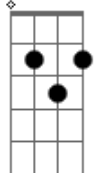

Testemunhas de Jeová - The Best Life Ever

Tom: C
Intro: 4x: C

C
This world would like - to - make me - lonely
C
But i got - my friends - with me
C
We're trying hard - to help - other's find
C
Friend's eternally?

Pré-refrão:

C F
Ah ah - ahhhhh, when i would worry about me
F (pause)
Uuuhhh - this woorld?
C C
- would bring me down - (Uhhh,uhhh,uhhh)
C F
Ah - ah - ahhhhh i'm feeling better
F (pause)
Lifting others
C C
- off the ground - (Uhhh,uhhh,uhhh)

C G
Look what i found?

Refrão:

C G Am
Ahhhh? Ahhhh,i wanna know what i can't do,
Am F
I wanna give what i can't give
F Fm C
That is the best feeling ever
C G Am
Ahhhh? Ahhhh,i know this will laaaast forever
Am F (pause)
I'm where i wanna be
Fm C
This is the best life? ever

C
So many good things leeeft to be done
C C C7M
With these two hands of mine
C
I'll take some love and build us a bridge
C
Connect your heart to mine

Pré-refrão:

C F

Ah ah - ahhhhh, when i would worry about me
F F (pause)
Uuuhhh - this woorld?
C C
- would bring me down - (Uhhh,uhhh,uhhh)
C F
Ah - ah - ahhhhh i'm feeling better
F (pause)
Lifting others
C C
- off the ground - (Uhhh,uhhh,uhhh)

C G
Look what i found?

Refrão:

C G Am
Ahhhh? Ahhhh,i wanna know what i can't do,
Am F
I wanna give what i can't give
F Fm C
That is the best feeling ever
C G Am
Ahhhh? Ahhhh,i know this will laaaast forever
Am F (pause)
Is better than a dream
Fm
This is the best life?

F Fm C
I'm not afraid come what maaaay
F Fm C
This kind of life gets better every daaay?
Am D Dm
Every day? every way?
Dm
Oh, oh, oh, oh?

Refrão:

C G Am
Ahhhh? Ahhhh, i wanna lift them more than me
Am F
I wanna give till i feel free
F Fm C
That is the best feeling ever
C G Am
Ahhhh? Ahhhh,i know this will laaaast forever
Am F (pause)
Come with me you'll see
F Fm C C (intro 1x)
This is the best life ever
F Fm C C (intro 1x)
This is the best life ever
F Fm C
This is the best life ever?

Acordes

© ukulele-chords.com