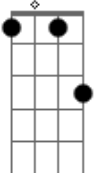

Testemunhas de Jeová - The Best Life Ever

Tom: C
Intro: 4x: C

C
This world would like - to - make me - lonely
C
But i got - my friends - with me
C
We're trying hard - to help - other's find
C
Friend's eternally?

Pré-refrão:

C F
Ah ah - ahhhhh, when i would worry about me
F (pause)
Uuuhhh - this woorld?
C C
- would bring me down - (Uhhh,uhhh,uhhh)
C F
Ah - ah - ahhhhh i'm feeling better
F (pause)
Lifting others
C C
- off the ground - (Uhhh,uhhh,uhhh)

C G
Look what i found?

Refrão:

C G Am
Ahhhh? Ahhhh,i wanna know what i can't do,
Am F
I wanna give what i can't give
F Fm C
That is the best feeling ever
C G Am
Ahhhh? Ahhhh,i know this will laaaast forever
Am F (pause)
I'm where i wanna be
Fm C
This is the best life? ever

C
So many good things leeeft to be done
C C C7M
With these two hands of mine
C
I'll take some love and build us a bridge
C
Connect your heart to mine

Pré-refrão:

C F

Ah ah - ahhhhh, when i would worry about me
F F (pause)
Uuuhhh - this woorld?
C C
- would bring me down - (Uhhh,uhhh,uhhh)
C F
Ah - ah - ahhhhh i'm feeling better
F (pause)
Lifting others
C C
- off the ground - (Uhhh,uhhh,uhhh)

C G
Look what i found?

Refrão:

C G Am
Ahhhh? Ahhhh,i wanna know what i can't do,
Am F
I wanna give what i can't give
F Fm C
That is the best feeling ever
C G Am
Ahhhh? Ahhhh,i know this will laaaast forever
Am F (pause)
Is better than a dream
Fm
This is the best life?

F Fm C
I'm not afraid come what maaaay
F Fm C
This kind of life gets better every daaay?
Am D Dm
Every day? every way?
Dm
Oh, oh, oh, oh?

Refrão:

C G Am
Ahhhh? Ahhhh, i wanna lift them more than me
Am F
I wanna give till i feel free
F Fm C
That is the best feeling ever
C G Am
Ahhhh? Ahhhh,i know this will laaaast forever
Am F (pause)
Come with me you'll see
F Fm C C (intro 1x)
This is the best life ever
F Fm C C (intro 1x)
This is the best life ever
F Fm C
This is the best life ever?

Acordes

© ukulele-chords.com