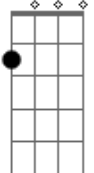

Testemunhas de Jeová - The Best Life Ever

Tom: C
Intro: 4x: C

C
This world would like - to - make me - lonely
C
But i got - my friends - with me
C
We're trying hard - to help - other's find
C
Friend's eternally?

Pré-refrão:

C F
Ah ah - ahhhhh, when i would worry about me
F (pause)
Uuuhhh - this woorld?
C C
- would bring me down - (Uhhh,uhhh,uhhh)
C F
Ah - ah - ahhhhh i'm feeling better
F (pause)
Lifting others
C C
- off the ground - (Uhhh,uhhh,uhhh)

C G
Look what i found?

Refrão:

C G Am
Ahhhh? Ahhhh,i wanna know what i can't do,
Am F
I wanna give what i can't give
F Fm C
That is the best feeling ever
C G Am
Ahhhh? Ahhhh,i know this will laaaast forever
Am F (pause)
I'm where i wanna be
Fm C
This is the best life? ever

C
So many good things leeeft to be done
C C C7M
With these two hands of mine
C
I'll take some love and build us a bridge
C
Connect your heart to mine

Pré-refrão:

C F

Ah ah - ahhhhh, when i would worry about me
F F (pause)
Uuuhhh - this woorld?
C C
- would bring me down - (Uhhh,uhhh,uhhh)
C F
Ah - ah - ahhhhh i'm feeling better
F (pause)
Lifting others
C C
- off the ground - (Uhhh,uhhh,uhhh)

C G
Look what i found?

Refrão:

C G Am
Ahhhh? Ahhhh,i wanna know what i can't do,
Am F
I wanna give what i can't give
F Fm C
That is the best feeling ever
C G Am
Ahhhh? Ahhhh,i know this will laaaast forever
Am F (pause)
Is better than a dream
Fm
This is the best life?

F Fm C
I'm not afraid come what maaaay
F Fm C
This kind of life gets better every daaay?
Am D Dm
Every day? every way?
Dm
Oh, oh, oh, oh?

Refrão:

C G Am
Ahhhh? Ahhhh, i wanna lift them more than me
Am F
I wanna give till i feel free
F Fm C
That is the best feeling ever
C G Am
Ahhhh? Ahhhh,i know this will laaaast forever
Am F (pause)
Come with me you'll see
F Fm C C (intro 1x)
This is the best life ever
F Fm C C (intro 1x)
This is the best life ever
F Fm C
This is the best life ever?

Acordes

© ukulele-chords.com