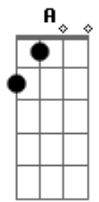

The Beatles - A Picture Of You

tom:

Intro: A G E A

A G E
In the night, there are sights to be seen
A G E
Stars like jewels on the crown of a Queen
D E
But the only sight I wanna view
A D A
Is that wonderful picture of you

A G E
On a Streetcar, or in the café
A G E
All of the evening, and most of the day
D E
My mind is in a maze what can I do?
A D A
I still see that picture of you

Dbm Bm Dbm Bm
It was last summer, I fell in love
Dbm Bm Dbm E
My heart told me what to do
A E A
I saw you there on the crest of a hill
A E A

An' I took a little picture of you

A G E
Then you were gone, like a dream in the night
A G E
With you went my heart, my love and my life
D E
I didn't know your name, what could I do?
A D A
I only had a picture of you

[Solo] A G E
A G E
D E A D A

A G E
Then you were gone, like a dream in the night
A G E
With you, went my heart, my love and my life
D E
I didn't know your name, what could I do?
A D A D
I only had a picture of you, oh yeah
A D A
That wonderful picture of you
A D A
I'm left with a picture of, oh yeah
D E A
That wonderful picture of you

Acordes

© ukulele-chords.com