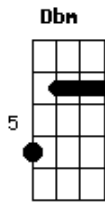

© ukulele-chords.com