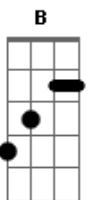

The Beatles - All My Loving

tom:

G

[Primeira Parte]

Close your eyes and I'll kiss you
 Tomorrow I'll miss you
 Remember I'll always be true
 And then while I'm away
 I'll write home everyday
 And I'll send all my loving to you

Dbm C#m7M E

All my loving, I will send to you
 All my loving, darling, I'll be true

[Quarta Parte]

Close your eyes and I'll kiss you
 Tomorrow I'll miss you
 Remember I'll always be true
 And then while I'm away
 I'll write home everyday
 And I'll send all my loving to you

[Quinta Parte]

All my loving, I will send to you
 All my loving, darling, I'll be true
 All my loving, all my loving
 All my loving, I will send to you

Acordes

© ukulele-chords.com

© ukulele-chords.com

© ukulele-chords.com