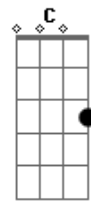

© ukulele-chords.com