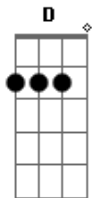

The Beatles - Anna

Tom: D

Riff:

D Bm D Bm D Bm
Anna you come and ask me girl to set you free girl
You say he loves you more than me so I will set you free
Go with him (Anna) Go with him
D Bm D Bm D Bm
Anna girl before you go now I want you to know now
That I still love you so but if he loves you more
Go with him
G

All of my life I've been searching for a girl
Who'll love me like I love you
But every girl I've ever had breaks my heart and leave me sad
What am I what am I supposed to do oh...
D Bm D Bm
Anna just one more thing girl
You give back your ring to me and I will set you free
Go with him
Bm D Bm
(Anna) Go with him (Anna)
You can go with him girl (Anna) Go with him

Acordes