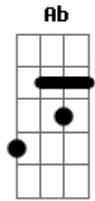

The Beatles - Because

Tom: A

(intro) Dbm E (2x) A7- Ab
A Dbm A7 A

D D D
Aaaaaah, Aaah

(Dbm E) (2x) A7- Ab
Because the world is round it turns me on

A Dbm A7 A D D D
Because the world is round... Aaaaaaahh
(dedilhado 1)

(Dbm E) (2x) A7- Ab
Because the wind is high it blows my mind

A Dbm A7 A D D D
Because the wind is high... Aaaaaaahh

(Gb) (2x)
Love is old, love is new
Ab Ab7

(dedilhado 2)
Love is all, love is you

(Dbm E) (2x) A7- Ab
Because the sky is blue, it makes me cry
A Dbm A7 A D D D

(dedilhado 1)
Because the sky is blue... Aaaaaaahh

(Dbm E) (2x) A7- Ab A Dbm A7 A D D D (dedilhado 1)

(intro & dedilhado 1)

(dedilhado 2)

Acordes

© ukulele-chords.com

© ukulele-chords.com

© ukulele-chords.com