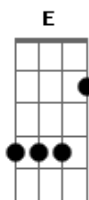

The Beatles - Because

Tom: A

(intro) Dbm E (2x) A7- Ab
A Dbm A7 A

D D D
Aaaaaah, Aaah

(Dbm E) (2x) A7- Ab

Because the world is round it turns me on

A Dbm A7 A D D D

Because the world is round... Aaaaaaahh

(dedilhado 1)

(Dbm E) (2x) A7- Ab

Because the wind is high it blows my mind

A Dbm A7 A D D D

Because the wind is high... Aaaaaaahh

(Gb) (2x)

Love is old, love is new

Ab Ab7

(intro & dedilhado 1)

(dedilhado 2)

Acordes

© ukulele-chords.com

© ukulele-chords.com

© ukulele-chords.com

© ukulele-chords.com

© ukulele-chords.com