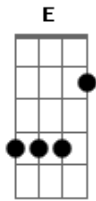

The Beatles - Because

Tom: A

(intro) Dbm E (2x) A7- Ab
A Dbm A7 A

D D D
Aaaaaah, Aaah

(Dbm E) (2x) A7- Ab
Because the world is round it turns me on

A Dbm A7 A D D D
Because the world is round... Aaaaaaahh
(dedilhado 1)

(Dbm E) (2x) A7- Ab
Because the wind is high it blows my mind

A Dbm A7 A D D D
Because the wind is high... Aaaaaaahh

(Gb) (2x)
Love is old, love is new
Ab Ab7

(dedilhado 2)
Love is all, love is you

(Dbm E) (2x) A7- Ab
Because the sky is blue, it makes me cry
A Dbm A7 A D D D

(dedilhado 1)
Because the sky is blue... Aaaaaaahh

(Dbm E) (2x) A7- Ab A Dbm A7 A D D D (dedilhado 1)

(intro & dedilhado 1)

(dedilhado 2)

Acordes

© ukulele-chords.com

© ukulele-chords.com

© ukulele-chords.com