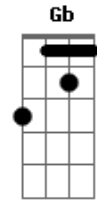

© ukulele-chords.com