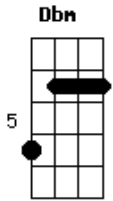

The Beatles - Because

Tom: A

(intro) Dbm E (2x) A7- Ab
A Dbm A7 A

D D D
Aaaaaah, Aaah

(Dbm E) (2x) A7- Ab
Because the world is round it turns me on

A Dbm A7 A D D D
Because the world is round... Aaaaaaahh
(dedilhado 1)

(Dbm E) (2x) A7- Ab
Because the wind is high it blows my mind

A Dbm A7 A D D D
Because the wind is high... Aaaaaaahh

(Gb) (2x)
Love is old, love is new
Ab Ab7

(dedilhado 2)
Love is all, love is you

(Dbm E) (2x) A7- Ab
Because the sky is blue, it makes me cry
A Dbm A7 A D D D

(dedilhado 1)
Because the sky is blue... Aaaaaaahh

(Dbm E) (2x) A7- Ab A Dbm A7 A D D D (dedilhado 1)

(intro & dedilhado 1)

(dedilhado 2)

Acordes

© ukulele-chords.com

© ukulele-chords.com

© ukulele-chords.com