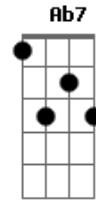

© ukulele-chords.com