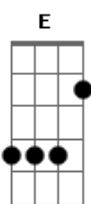

© ukulele-chords.com