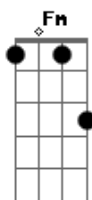

© ukulele-chords.com