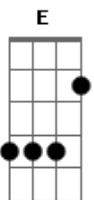

The Beatles - In My Life

Tom: D

```
xA|--4--12--4-5-7-11--|
xE|-----|
xC|-----|
xG|-----|
```

A E Gbm A7
There are places i'll remember
D Dm A
All my life though some have changed
A E Gbm A7
Some forever not for better
D Dm A
Some have gone and some remain

Interlude:

```
xA|--4--12--4-5-7-11--|
xE|-----|
xC|-----|
xG|-----|
```

In my life i love you more

Outro:

```
xA|--4--12--4-5-7-11--|
xE|-----|
xC|-----|
xG|-----|
```

Acordes

© ukulele-chords.com

© ukulele-chords.com