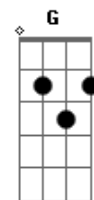

© ukulele-chords.com