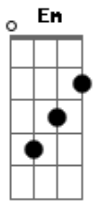

© ukulele-chords.com