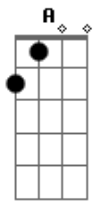

The Beatles - I've Just Seen a Face

Tom: A

(acordes na forma do tom G)

Capotraste na 2ª casa

(Capotraste 2ª casa)

Intro: Em C D

Riff Intro: (sem capo)

G
I've just seen a face I can't forget
The time or place where we just met
Em
She's just the girl for me and I want
all the world to see we've met
C C D (riff) **G**
Uh uh uh uh uh uh

Riff:

G
Had it been another day
I might have looked the other way and I'd have never been aware
But as it is I'll dream of her tonight
C C D (riff) **G**
Da da da da da da

D **C** **G** **C** **G**
Falling yes I am falling and she keeps calling me back again

G
I have never known the likes of this
I've been alone and I have
Em
Missed things and kept out of sight
For other girls were never quite like this
C C D (riff) **G**
Da da da da da da

D **C** **G** **C** **G**
Falling yes I am falling and she keeps calling me back again

Solo: **G G Em Em C C C D** (riff) **G**

(sem capo)

D **C** **G** **C** **G**
Falling yes I am falling and she keeps calling me back again

G
I've just seen a face I can't forget
The time or place where we just met
Em
She's just the girl for me and I want
all the world to see we've met
C C D (riff) **G**
Uh uh uh na na na

D **C** **G** **C** **G**
Falling yes I am falling and she keeps calling me back again
D **C** **G** **C** **G**
Falling yes I am falling and she keeps calling me back again
D (riff) **G** **C** **C**
Falling yes I am falling and she keeps calling me back again

Acordes

© ukulele-chords.com