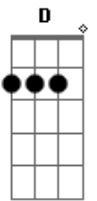

© ukulele-chords.com