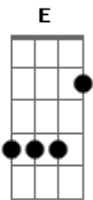

The Beatles - Johnny B Goode

Tom: A

Intro: A E D A

A
Deep down in Louisiana
Close to New Orleans
Way back up in the woods
Among the evergreens

D
There stand a country cabin
Made of clay and wood

A
Where lives a young country boy
Named Johnny B. Goode

E
He never ever learned
To read or write a book so well

A
But he could play his guitar
Just like a-ringing a bell

A
Go go, go Johnny go go go!

D
Go Johnny go go go!

A
Go Johnny go go go!

E
Go Johnny go go go!

A
Aah Johnny B. Goode!

A
He used to carry his guitar
In a gunny sack
Sit beneath the trees
By the railroad track

D
Oh sitting and a-playing

A
In the shade
Drumming to the rhythm

E
That the drivers made

A
People passing by
Used to stop and say

Acordes

© ukulele-chords.com

© ukulele-chords.com

© ukulele-chords.com

My oh my

That country boy can play

A
Go go, go Johnny go go go!

D
Go Johnny go go go!