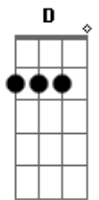

The Beatles - Johnny B Goode

Tom: A

Intro: A E D A

A
Deep down in Louisiana
Close to New Orleans
Way back up in the woods
Among the evergreens

D
There stand a country cabin
Made of clay and wood

A
Where lives a young country boy
Named Johnny B. Goode

E
He never ever learned
To read or write a book so well

A
But he could play his guitar
Just like a-ringing a bell

A
Go go, go Johnny go go go!

D
Go Johnny go go go!

A
Go Johnny go go go!

E
Go Johnny go go go!

A
Aah Johnny B. Goode!

Acordes

© ukulele-chords.com

© ukulele-chords.com

© ukulele-chords.com