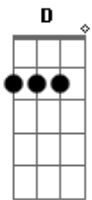

© ukulele-chords.com

My oh my

That country boy can play

A
Go go, go Johnny go go go!

D
Go Johnny go go go!

A
Go Johnny go go go!

E
Go Johnny go go go!

A
Aah Johnny B. Goode!

Solo 2x: A D A D A E A E

A
Well his mama told him

Someday you will be a man

And you will be the leader

Of a big old band

D
Many people coming

From miles around

A
To hear you play your music

Till the sun goes down

E
Maybe some day

Your name will be in light

A
Saying Johnny B. Goode tonight!

A
Go go, go Johnny go go go!

D
Go Johnny go go go!

A
Go Johnny go go go!

E
Go Johnny go go go!

A
Aah Johnny B. Goode!