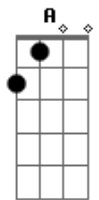

The Beatles - Johnny B Goode

Tom: A

Intro: A E D A

A
Deep down in Louisiana
Close to New Orleans
Way back up in the woods
Among the evergreens

D
There stand a country cabin
Made of clay and wood

A
Where lives a young country boy
Named Johnny B. Goode

E
He never ever learned
To read or write a book so well

A
But he could play his guitar
Just like a-ringing a bell

A
Go go, go Johnny go go go!

D
Go Johnny go go go!

A
Go Johnny go go go!

E
Go Johnny go go go!

A
Aah Johnny B. Goode!

A
He used to carry his guitar
In a gunny sack
Sit beneath the trees
By the railroad track

D
Oh sitting and a-playing

In the shade

A
Drumming to the rhythm

That the drivers made

E
People passing by
Used to stop and say

A

My oh my

That country boy can play

A
Go go, go Johnny go go go!

D
Go Johnny go go go!

A
Go Johnny go go go!

E
Go Johnny go go go!

A
Aah Johnny B. Goode!

Solo 2x: A D A D A E A E

A
Well his mama told him

Someday you will be a man

And you will be the leader

Of a big old band

D
Many people coming

From miles around

A
To hear you play your music

Till the sun goes down

E
Maybe some day

Your name will be in light

A
Saying Johnny B. Goode tonight!

A
Go go, go Johnny go go go!

D
Go Johnny go go go!

A
Go Johnny go go go!

E
Go Johnny go go go!

A
Aah Johnny B. Goode!

Acordes

© ukulele-chords.com