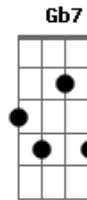

© ukulele-chords.com