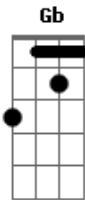

© ukulele-chords.com