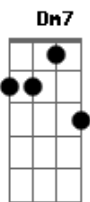

The Beatles - Rockin' Around The Christmas Tree

Tom: F

Intro: F Dm7 Gm7 C (simple ad-lib on this four bar phrase)

Verse:

% - (the sign) (D.S. Instrumental solo)

F F F F
Rockin' around the Christmas tree

Gm7 C7
at the Christmas party hop.

C7 F
and we'll do some caroling.

Am7
feeling when you hear

Dm Dm7 Db Dm7 Dm
voices singing "Let's be jolly, (To Coda)

G C7
deck the halls with boughs of holly."

F F F F
Rockin' around the Christmas tree,

Gm7 C7 Gm7 C7
have a happy holiday.

Gm7 C7 Gm7 C7
Ev'ry-one dancing merrily

C7 F
in a new old fashioned way.

(D.S.al Coda)

CODA:
no chord

oh--,
bum-bum-bum G7
no chord C7

Deck the halls with boughs of holly

Gb Gb6 Gb Gb6
Rockin' around the Christmas tree,

Abm7 Db7 Abm7 Db7
have a happy holiday.

Abm7 Db7 Abm7 Db7
Ev'ry-one dancing merrily

Db7 Gb
in a new old fashioned way.

(Hold chord/ad-lib for four bars)

Acordes

© ukulele-chords.com

© ukulele-chords.com

© ukulele-chords.com