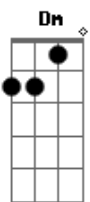

The Beatles - Rockin' Around The Christmas Tree

Tom: F

Intro: F Dm7 Gm7 C (simple ad-lib on this four bar phrase)

Verse:

% - (the sign) (D.S. Instrumental solo)

F F F F
Rockin' around the Christmas tree

Gm7 C7
at the Christmas party hop.

Gm7 C7 Gm7 C7
Ev'ry-one dancing merrily

C7 F
in a new old fashioned way.

(D.S.al Coda)

CODA:
no chord

oh--,
bum-bum-bum G7
no chord C7

Deck the halls with boughs of holly

Gb Gb6 Gb Gb6
Rockin' around the Christmas tree,

Abm7 Db7 Abm7 Db7
have a happy holiday.

Abm7 Db7 Abm7 Db7
Ev'ry-one dancing merrily

Db7 Gb
in a new old fashioned way.

(Hold chord/ad-lib for four bars)

Acordes

© ukulele-chords.com

© ukulele-chords.com

© ukulele-chords.com