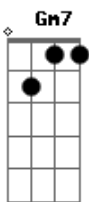

The Beatles - Rockin' Around The Christmas Tree

Tom: F

Intro: F Dm7 Gm7 C (simple ad-lib on this four bar phrase)

Verse:

% - (the sign) (D.S. Instrumental solo)

F F F F
Rockin' around the Christmas tree

Gm7 C7
at the Christmas party hop.

Gm7 C7 Gm7 C7
Ev'ry-one dancing merrily

C7 F
in a new old fashioned way.

(D.S.al Coda)

CODA:
no chord

oh--,
bum-bum-bum G7
no chord C7

Deck the halls with boughs of holly

Gb Gb6 Gb Gb6
Rockin' around the Christmas tree,

Abm7 Db7 Abm7 Db7
have a happy holiday.

Abm7 Db7 Abm7 Db7
Ev'ry-one dancing merrily

Db7 Gb
in a new old fashioned way.

(Hold chord/ad-lib for four bars)

Acordes

© ukulele-chords.com

© ukulele-chords.com

© ukulele-chords.com