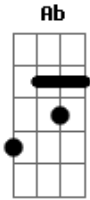

© ukulele-chords.com