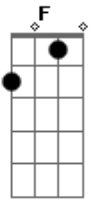

© ukulele-chords.com