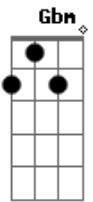

© ukulele-chords.com