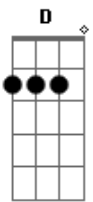

© ukulele-chords.com