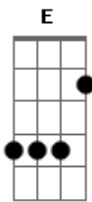

© ukulele-chords.com