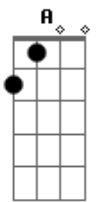

The Beatles - Stand by me

Tom: A

Intro: A Gbm D E A E

A
When the night has come
Gbm
And the land is dark
D E
And the moon is the only
A
Light we'll see
No I won't be afraid
Gbm
No, I won't be afraid
D E
Just as long as you stand
A E
Stand by me
A
And darling, darling stand by me
Gbm
Oh, now, now, now,
Stand by me
D E
Stand, stand by me
A
Stand by me
If the sky that we look upon
Gbm

Should trumble and fall
D E
And the mountains should crumble
A
In the sea
I won't cry, I won't cry
Gbm
No, I won't shed a tear
D E
Just as long as you stand
A
Stand by me
And darling, darling stand by me
Gbm
Oh, stand by me
D E
Stand by me
(Solo)
A
Whenever you're in trouble
A
won't you stand by me
Gbm
Oh, now, now stand by me
D
Oh, stand by me
E
Stand by me
A E
Stand by me, stand by me

Acordes

© ukulele-chords.com