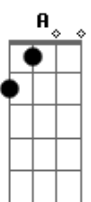

(Instrumental:) D G7 D G7 D G7

Bridge:

G I've been waiting here for you Bm wondering what you're gonna do G
 E should you need a love that's true it's me A

Verse 4:

D Please stop your lying G D you got me crying girl why should it G
 Bm be too much too ask of you G What You're Doing to me D

Coda:

D What you're doing to me G D What you're doing to me G D
 G D G7 D G7

Acordes

© ukulele-chords.com

© ukulele-chords.com

© ukulele-chords.com

© ukulele-chords.com

© ukulele-chords.com