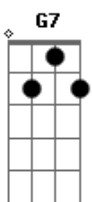

The Beatles - What Are You Doing

Tom: D

(Intro:) D G D G

Verse 1:

D Look what you're doing G I'm feeling blue and lonely would D it G
 Bm be too much too ask of you G What You're Doing to me D G

Verse 2:

D You got me running G and there's no fun in it why should it D
 Bm be too much too ask of you G What You're Doing to me D G

(Instrumental:) D G7 D G7 D G7

Bridge:

G I've been waiting here for you Bm wondering what you're gonna do G
 E should you need a love that's true it's me A

Verse 4:

D Please stop your lying G D you got me crying girl why should it G
 Bm be too much too ask of you G What You're Doing to me D

Coda:

D What you're doing to me G D What you're doing to me G D
 G D G7 D G7

Acordes

© ukulele-chords.com

© ukulele-chords.com

© ukulele-chords.com

© ukulele-chords.com

© ukulele-chords.com