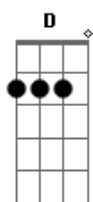

The Beatles - What You're Doing

Tom: D

(Riff1)

(Repita Riff 1)

D G D G
Look what you're doing I'm feeling blue and lonely would
it
Bm G D G
be too much too ask of you What You're Doing to me

D G D G
You got me running and there's no fun in it why should it
Bm G D G
be too much too ask of you What You're Doing to me

G Bm G Bm
I've been waiting here for you wondering what you're gonna do
E A
should you need a love that's true it's me

D G D G
Please stop your lying you got me crying girl why should it

Bm G D G
be too much too ask of you What You're Doing to me

Solo:

G Bm G Bm
I've been waiting here for you wondering what you're gonna do
E A
should you need a love that's true it's me

D G D G
Please stop your lying you got me crying girl why should it
Bm G D
be too much too ask of you What You're Doing to me

G D G D
What you're doing to me What you're doing to me
G D A

Termina com (Riff1)

Acordes

© ukulele-chords.com