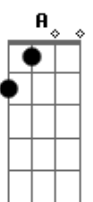

© ukulele-chords.com