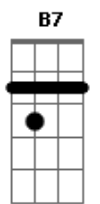

© ukulele-chords.com