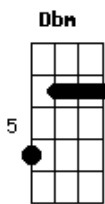

© ukulele-chords.com