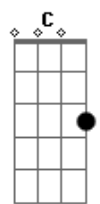

The Beatles - World Without Love

Tom: E

E Ab7
Please lock me away
Dbm
And don't allow the day
E
Here inside,
A
Where I hide,
E
With my loneliness
Gbm
I don't care what they say,
B7
I won't stay,
E C B7
In a world without love
E Ab7
Birds sing out of tune,
Dbm
And raindrops hide the moon
E
I'm OK,
A
Here I'll stay,
E
With my loneliness
Gbm
I don't care what they say,
B7
I won't stay,
E E7
In a world without love
Am
So I wait and in a while,
E
I will see my true love smile,
Am
She may come, I know not when
Gbm C B7
When she does I'll know, so baby until
E Ab7
Then, lock me away
Dbm

And don't allow the day
E
Here inside,
A
Where I hide,
E
With my loneliness
Gbm
I don't care what they say,
B7
I won't stay,
E C B7
In a world without love
(solo) E Ab7 Dbm E A E Gbm B7 E E7
Am
So I wait and in a while,
E
I will see my true love smile,
Am
She may come, I know not when
Gbm C B7
When she does I'll know, so baby until
E Ab7
Then, lock me away
Dbm
And don't allow the day
E
Here inside,
A
Where I hide,
E
With my loneliness
Gbm
I don't care what they say,
B7
I won't stay,
E Dbm
In a world without love
Gbm
I don't care what they say,
B7
I won't stay,
E Dbm
In a world without love
(solo final) Gbm B7 E

Acordes

© ukulele-chords.com

© ukulele-chords.com

© ukulele-chords.com

© ukulele-chords.com

© ukulele-chords.com

© ukulele-chords.com

© ukulele-chords.com

© ukulele-chords.com

© ukulele-chords.com