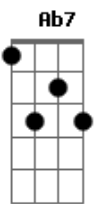

The Beatles - World Without Love

Tom: E

E Ab7
Please lock me away
Dbm
And don't allow the day
E
Here inside,
A
Where I hide,
E
With my loneliness
Gbm
I don't care what they say,
B7
I won't stay,
E C B7
In a world without love
E Ab7
Birds sing out of tune,
Dbm
And raindrops hide the moon
E
I'm OK,
A
Here I'll stay,
E
With my loneliness
Gbm
I don't care what they say,
B7
I won't stay,
E E7
In a world without love
Am
So I wait and in a while,
E
I will see my true love smile,
Am
She may come, I know not when
Gbm C B7
When she does I'll know, so baby until
E Ab7
Then, lock me away
Dbm

And don't allow the day
E
Here inside,
A
Where I hide,
E
With my loneliness
Gbm
I don't care what they say,
B7
I won't stay,
E C B7
In a world without love
(solo) E Ab7 Dbm E A E Gbm B7 E E7
Am
So I wait and in a while,
E
I will see my true love smile,
Am
She may come, I know not when
Gbm C B7
When she does I'll know, so baby until
E Ab7
Then, lock me away
Dbm
And don't allow the day
E
Here inside,
A
Where I hide,
E
With my loneliness
Gbm
I don't care what they say,
B7
I won't stay,
E Dbm
In a world without love
Gbm
I don't care what they say,
B7
I won't stay,
E Dbm
In a world without love
(solo final) Gbm B7 E

Acordes

© ukulele-chords.com

© ukulele-chords.com

© ukulele-chords.com

© ukulele-chords.com

© ukulele-chords.com

© ukulele-chords.com

© ukulele-chords.com

© ukulele-chords.com

© ukulele-chords.com