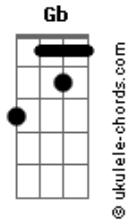

The Calling - Stigmatized Intro

Tom: Gb
Intro: and verse
tuning: 1/2 step down

The strumming pattern is pretty easy you should be able to pick it up.

Acordes

Chorus

The last chord might be wrong I'm not sure.

That's all I could figure out so if anybody has the rest or any comments or corrections email me at .