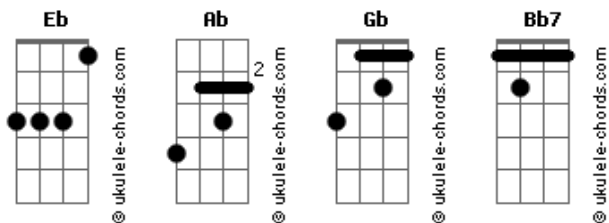

The Dirty Mac - Yer Blues

tom:
Eb
[Verso]

Yes I'm lonely wanna die
Yes I'm lonely wanna die
If I ain't dead already
Ooh girl you know the reason why

In the morning wanna die
In the evening wanna die
If I ain't dead already
Ooh girl you know the reason why

[Ponte]

My mother was of the sky
My father was of the earth
But I am of the universe
And you know what it's worth

I'm lonely wanna die
If I ain't dead already
Ooh girl you know the reason why

The eagle picks my eye

Acordes

The worm he licks my bone
I feel so suicidal
Just like Dylan's Mr. Jones

Lonely wanna die
If I ain't dead already
Ooh girl you know the reason why

Black cloud crossed my mind
Blue mist round my soul
Feel so suicidal
Even hate my rock and roll

Wanna die yeah wanna die
If I ain't dead already
Ooh girl you know the reason why

[Solo]

[Parte 1]

[Parte 2]

E|-----|