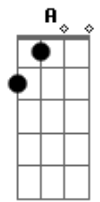

© ukulele-chords.com