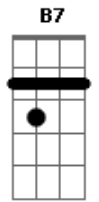

© ukulele-chords.com