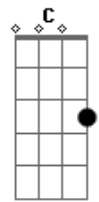

© ukulele-chords.com