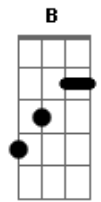

The Doors - Spanish Caravan

Tom: **B**

The chords for the first verses run something like this:

Em Am B7 Em
Carry me caravan, ...

Em Am B7 Em
Take me to Portugal, ...

Am Em B7 Em
Andalusia, with fields ...

Am Em B7 Em
I have to see you again ....

Em D7sus2 D7 D7sus4 D7 D7sus2 C
Take me Spanish caravan, ...

I hope that's what you wanted I think next I'll work on LA Woman

This Next part is where the Harpsichord starts

Acordes

© ukulele-chords.com