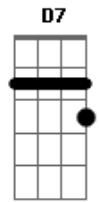

© ukulele-chords.com