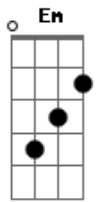

© ukulele-chords.com