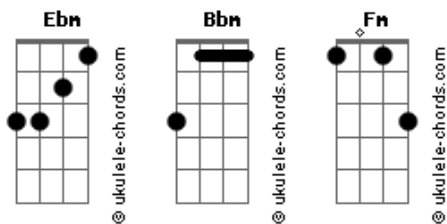

The Driver Era - Fantasy

tom:

Intro: Ebm Ebm Ebm
 Ebm Ebm Ebm
 Bbm Fm Bbm
 Bbm Fm Bbm

[Primeira Parte]

You drive me crazy Ebm Ebm Ebm
 I keep on waiting Ebm Ebm Ebm
 For you to call on me Bbm Fm Bbm
 You know I'd set you free Bbm Fm Bbm
 From concentrating Ebm Ebm Ebm
 Hyperventilating Ebm Ebm Ebm
 I need you to come for me Bbm Fm Bbm
 You know I'd set you free, yeah Bbm Fm Bbm

[Refrão]

Whisper in my ear Ebm
 Tell me what I want to hear Ebm
 Be like a fantasy Bbm
 You do these things to me Fm Bbm
 I'm picturing your body Ebm Ebm
 All up on me so sincere Bbm
 Be like a fantasy Fm Bbm
 You do these things to me

(Ebm Ebm Ebm)
 (Ebm Ebm Ebm)

Acordes

(Bbm Fm Bbm)
 (Bbm Fm Bbm)

[Segunda Parte]

Your deepest secret Ebm Ebm Ebm
 You know I'd keep it Ebm Ebm Ebm
 I feel your empathy Bbm Fm Bbm
 This is our destiny Bbm Fm Bbm
 I just can't shake it Ebm Ebm Ebm
 I want you naked Ebm Ebm Ebm
 Standing right in front of me Bbm Fm Bbm
 Fulfill my fantasy, yeah Bbm Fm Bbm