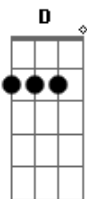

© ukulele-chords.com

^A
Outcomes I decide

^D
Never time to settle in

^A
Live and I'll let die

^D
Going back, it was so far, now it's over

^A
Tears to a fire, I'm not a liar

^D
Holdin' off, going too fast, feel the whiplash

^A
Need another ride home

^{D A}
So come on, take me away, ooh

^{D A}
Come on, take me away, ooh

^{D A}
So come on, take me away (away, away)

^{D A}
(Take me away, away, away)

^{D A}
So come on, take me away (away, away)

^{D A}
(Take me away)

[Final] ^{D A}