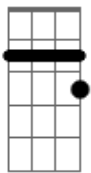

© ukulele-chords.com

D7