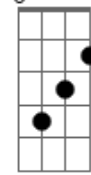

© ukulele-chords.com

Em