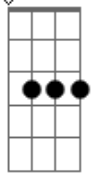

Eagles - After The Thrill is Gone

Tom: G

(Don Henley & Glenn Frey)

(I don't have the chords for the intro, but you can probably figure them out from the rest of the chords...)

VERSE 1:

G | C | G | C | Am | G | Am | G D D |

VERSE 2:

G | C | G | C | Am | G | Am | G | Am | G G |

BRIDGE:

Em | Bm7 | Am7 | G | Em | Bm7 | Cm | D7sus4 |

VERSE 3:

G | C | G | C | Am | G | Am | G | Am | G G |

BRIDGE:

Em | Bm7 | Am7 | G | Em | Bm7 | Cm | D7s4 D7 |

VERSE 4:

G | C | G | C | Am | G | Am | G | Am | G

CODA:

Cm | G | C Cm | G .

Yes, I know I use seemingly random spacing patterns from one song to another... :)

"Your actions will follow you full circle

'round..."

Acordes

Cm