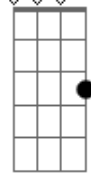

© ukulele-chords.com

C