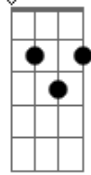

© ukulele-chords.com

G