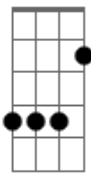

© ukulele-chords.com

E