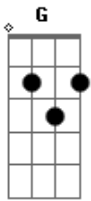

Tom: C

(intro 2x) Cm C Cm C Fm Fm Fm Fm

(verso)

C Fm
Every night, I'm lyin in bed holdin you close in my dreams

C F
Thinkin about all the things that we said

and comin apart at the seams

Em Dm Em F
We tried to talk it over but the words come out too rough

C Fm C G G7 G C
I know you were tryin to give me the best of your love

(verso 2)

C Fm
Beautiful faces and loud empty places look at the way that we live

C F
Wastin our time on cheap talk and wine left us so little to give

Em Dm
That same old crowd was like a cold dark cloud

Em F
That we could never rise above

C Fm C
But here in my heart I give you the best of my love

(refrão)

G C F
Whoa sweet darlin you get the best of my love, you get the best of my love

G C F
Whoa sweet darlin you get the best of my love, you get the

best of my love

(ponte)

Fm Cm
Oo, I'm going back in time an its a sweet dream

Fm
It was a quiet night and I would be alright

Dm G7
if I could go on sleeping

(verso 3)

C Fm
But every morning I wake up and worry whats gonna happen today

C F
You see it your way and I see it mine but we both see it slippin away

Em Dm Em
You know we always had each other baby, I guess that wasn't enough

C Fm C G
G7 G G7
Oh, Oh but here in my heart I give you the best of my love

(refrão 2x)

C F Cm
Whoa, sweet darlin you get the best of my love, the best of my love

Cm F
Sweet Darlin, you get the best of my love, the best of my love

Sweet Darlin, every night and day, you get the best of my love

you get the best of my love

Cm F
Oh, sweet darlin, oh you get the best of my love

Acordes

© ukulele-chords.com