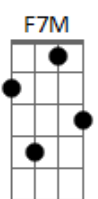

© ukulele-chords.com