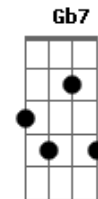

© ukulele-chords.com