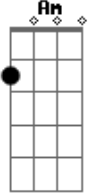

The Fire Hearts - Know How To Find

tom:
C Am Em E
Everyday when I back to my house
C Am Em E
After school, my shape is broke
C
In manuever

Am Em E
Everyday when I back to my house
C Am Em E
After school, my shape is broke
C Am
I don't know
Em E
I don't know

Acordes

© ukulele-chords.com