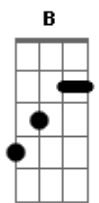

© ukulele-chords.com