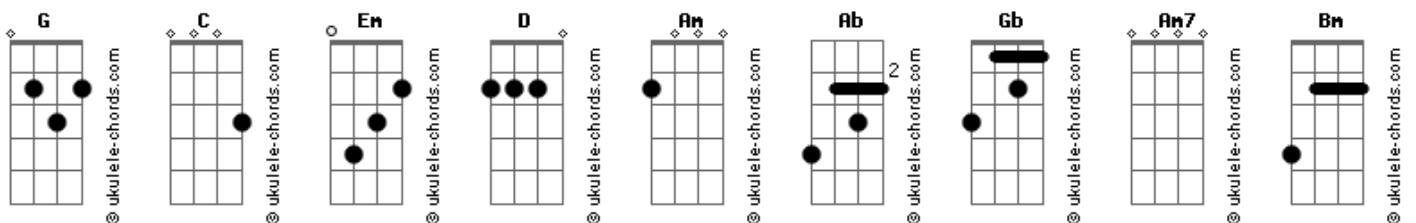

I don't want to die
G
I sometimes wish I'd never been
C
born at all

(solo) (C Bm Am D G C G C Bm Am D B Ab G Gb)
Gb
I see a little silhouetto of a man

Scaramouche, Scaramouche, do the Fandango?

Thunderbolt and lightning

Very, very frightening me

I'm just a poor boy, nobody loves me

He's just a poor boy from a poor family
Spare him his life from this monstrosity
Ab
Easy come, easy go, will you let me know?

Bismillah!

Easy come, easy go, will you let me know?

Bismillah!

Easy come, easy go, will you let me know?

Bismillah!
B
Beelzebub has a devil put aside for me

Riff: (C D)
G C G D B
So you think you can stone me and spit in my eye?
G C F
So you think you can love me and leave me to die?
D G D G
Oh, baby, can't do this to me, baby
D G
I Just gotta get out
D G C
I just gotta get right outta here

Riff: (C D B Am Ab F G C Bm Am Ab Am Ab Am
G C Ab Ab Em F C)
Am Em
Nothing really matters
Am Em
Anyone can see
Am F
Nothing really matters
G C F C
Nothing really matters to me

Anyway the wind blows

Acordes