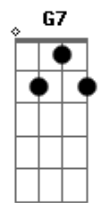

© ukulele-chords.com