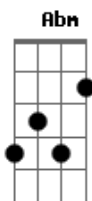

© ukulele-chords.com