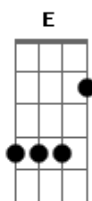

Local Natives - Ellie Alice

Tom: E
Intro: A7M Gbm7 E7M Dbm7 Abm7 Gbm

A7M Gbm7 E7M
Ellie Alice and Me
Dbm7 Abm Gbm
On the train under the channel
A7M Gbm7 E7M
C'mon c'mon and trade me seats
Dbm7 Abm Gbm
Cause I can't sit facing backwards
E Abm Gbm
She reads a dying magazine
E Abm Gbm
And I'm so tired I can't speak

A Abm Gbm
On the other side will I be reminded?
A Abm Gbm
Paid in Youth
A Abm Gbm
Counting up the cost for the time rewinded
A Abm Gbm
Paid in Youth

(A7M Gbm7 E7M Dbm7 Abm7 Gbm)

A7M Gbm7 E7M
And they'll be combing the beach
Dbm7 Abm Gbm
But we move like shadows in the fog
A7M Gbm7 E7M
I scratch the ink off the receipt
Dbm7 Abm Gbm
Does she know that I'm already gone?
E Abm Gbm
I don't know why I was nervous
E Abm Gbm
I only want to deserve it

A Abm Gbm
On the other side will I be reminded?
A Abm Gbm
Paid in Youth
A Abm Gbm
Counting up the cost for the time rewinded
A Abm Gbm
Paid in Youth

Acordes

© ukulele-chords.com

© ukulele-chords.com

© ukulele-chords.com