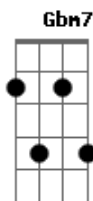

Local Natives - Ellie Alice

Tom: E
Intro: A7M Gbm7 E7M Dbm7 Abm7 Gbm

A7M Gbm7 E7M
Ellie Alice and Me
Dbm7 Abm Gbm
On the train under the channel
A7M Gbm7 E7M
C'mon c'mon and trade me seats
Dbm7 Abm Gbm
Cause I can't sit facing backwards
E Abm Gbm
She reads a dying magazine
E Abm Gbm
And I'm so tired I can't speak

A Abm Gbm
On the other side will I be reminded?
A Abm Gbm
Paid in Youth
A Abm Gbm
Counting up the cost for the time rewinded
A Abm Gbm
Paid in Youth

(A7M Gbm7 E7M Dbm7 Abm7 Gbm)

A7M Gbm7 E7M
And they'll be combing the beach
Dbm7 Abm Gbm
But we move like shadows in the fog
A7M Gbm7 E7M
I scratch the ink off the receipt
Dbm7 Abm Gbm
Does she know that I'm already gone?
E Abm Gbm
I don't know why I was nervous
E Abm Gbm
I only want to deserve it

A Abm Gbm
On the other side will I be reminded?
A Abm Gbm
Paid in Youth
A Abm Gbm
Counting up the cost for the time rewinded
A Abm Gbm
Paid in Youth

Acordes

© ukulele-chords.com

© ukulele-chords.com

© ukulele-chords.com