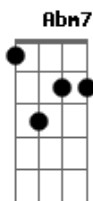

© ukulele-chords.com