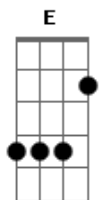

The Magic Numbers - Forever Lost

tom: E (forma dos acordes no tom de C) Capotraste na 4ª casa [Intro] C

C Em
Darling, what'cha gonna do now?
C Em
Now that you noticed it all went wrong
C Em
I've been, I've been thinking
C Em
That you don't know me any more
F G Em Am
Don't let the sun be the one to change you baby
F G Em Am
I wanna learn how to love, if I'm to know
F G Em Am
Cause I wanna go where the people go
F G
Cause I'm forever lost

C Em
Darling, what'cha gonna say now?
C Em
Now that you noticed it all went wrong
C Em
Looks like I'm driving, my friends are all crazy
C Em
Oh they suddenly don't know me anymore

F G Em Am
Don't let the sun be the one to change you baby
F G Em Am
I wanna learn how to love, if I'm to know
F G Em Am
Cause I wanna go where the people go
F G
Cause I'm forever lost
F G

Oh yeah, I'm forever lost

(C Em Em G)

C Am
Looks like it all went wrong
Em G
What am I to do? What am I to do?
C Am
Looks like it all went wrong
Em G
What am I to do? What am I to do?
C Am
Looks like it all went wrong
Em G
What am I to do? What am I to do?
C Am Em
Looks like it all went wrong

F
Don't let the sun be the one to change you baby
I wanna learn how to love, if I'm to know

F G Em Am
Cause I wanna go where the people go
F G
Cause I'm forever lost
F G
Oh yeah, I'm forever lost

C Em
Darling, what'cha gonna do now?
C Em
Now that you noticed it all went wrong
C Em
Oh and now that you noticed (What'cha gonna do now?)
C
Oh and now that you noticed

Acordes

© ukulele-chords.com