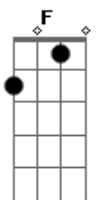

© ukulele-chords.com