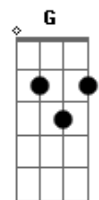

© ukulele-chords.com