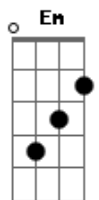

© ukulele-chords.com