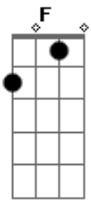

© ukulele-chords.com