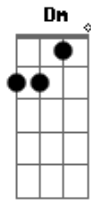

© ukulele-chords.com