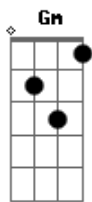

© ukulele-chords.com