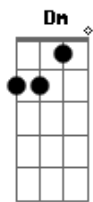

Wet bus stop, she's waiting

Gm C

His car is warm and dry

[Refrão]

G Em Dm

Acordes

© ukulele-chords.com

© ukulele-chords.com