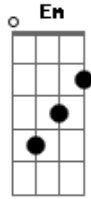

© ukulele-chords.com