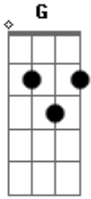

The Pretty Reckless - You

tom:

Intro: G D Em G

G
You don't want me, no
D Em
You don't need me
G
Like I want you, oh
D Em
Like I need you
G D Em
And I want you in my life
G D Em
And I need you in my life

G
You can't see me, no
D Em
Like I see you
G
I can't have you, no
D Em
Like you have me
G D Em
And I want you in my life
G D Em

And I need you in my life

C G Am
Love, love, love
C G Am
Love, love, love

G
You can't feel me, no
D Em
Like I feel you
G
I can't steal you, no
D Em
Like you stole me

G D Em
And I want you in my life
G D Em
And I need you in my life

G D Em
Lalalalala

Lalalala

Lalalalala

Lalalala

Acordes

© ukulele-chords.com