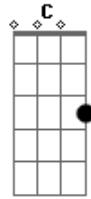

The Pretty Reckless - You

tom:

Intro: G D Em G

G
You don't want me, no
D Em
You don't need me
G
Like I want you, oh
D Em
Like I need you
G D Em
And I want you in my life
G D Em
And I need you in my life

G
You can't see me, no
D Em
Like I see you
G
I can't have you, no
D Em
Like you have me
G D Em
And I want you in my life
G D Em

And I need you in my life

C G Am
Love, love, love
C G Am
Love, love, love

G
You can't feel me, no
D Em
Like I feel you
G
I can't steal you, no
D Em
Like you stole me

G D Em
And I want you in my life
G D Em
And I need you in my life

G D Em
Lalalalala

Lalalala

Lalalalala

Lalalala

Acordes

© ukulele-chords.com

© ukulele-chords.com

© ukulele-chords.com