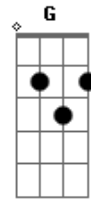

© ukulele-chords.com