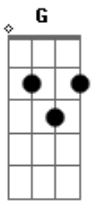

Night after night
And I know
I will slip away
Day after day
Day after day
'Til we're old
All I wanna do
Is lie next to you
Lie next to you and stay close
But time is not on our side
Looking in your eyes

Night after night
Night after night
And I see
Where I gotta stay
Day after day
Day after day
To find peace
All I gotta do
Is lie next to you
Lie next to you and just breathe
But time is not on our side
'Cause time is not on our side

Acordes

© ukulele-chords.com