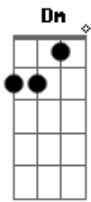

© ukulele-chords.com