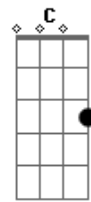

© ukulele-chords.com