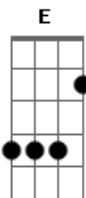

[Refrão]

Dbm D A
So I settled for a cage, 9-5 and hollowed out
E Dbm
Breaking like a window, I can see there's no way out
D A
Slave and a working wage, is that all I'll ever do?
E D
Stuck in this apartment, a kingdom for a fool

(A D Dbm Bm7)
(D A E)

[Segunda Parte]

A D Dbm Bm7
Things will change, well this ain't no breaking news

Acordes

© ukulele-chords.com

© ukulele-chords.com

© ukulele-chords.com

© ukulele-chords.com

© ukulele-chords.com

D A E
Life is hard, beautiful, crude
A D Dbm Bm7
We stay the same, cemented heavy in our boots
D A E
Like a sycamore, clinging to it's roots
D A E
Wish I had a way to cut me loose

[Refrão]

Dbm D A
So I settled for a cage, clipped my wings and headed south
E Dbm
Joined the wounded herd, get in line and shut your mouth
D A
Let the apocalypse come, the end is seldom good
E D
Lost inside my head, a kingdom for a fool