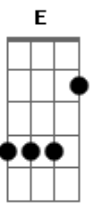

© ukulele-chords.com