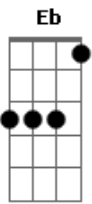

© ukulele-chords.com