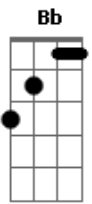

© ukulele-chords.com