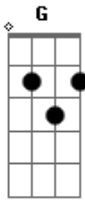

The Who - Tommy Can You Hear Me?

Tom: G

[Dropped D tuning: tune 6th down 1 step to D (DADGBE)]

[INTRO]

||: G G G C C :||

G C G C C
Tommy can you hear me?

G C G C C

Can you feel me near you?

F Bb F
Tommy can you see me?

Em Am Em
Can I help to cheer you?

D D D D
Ooh, Tommy. Tommy Tommy Tommy

[repeat]

Acordes

© ukulele-chords.com

© ukulele-chords.com

© ukulele-chords.com