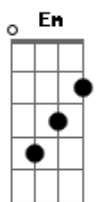

© ukulele-chords.com