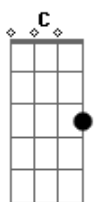

© ukulele-chords.com