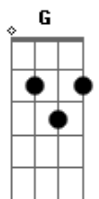

© ukulele-chords.com