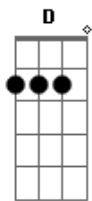

[Refrão]

Em D
And I know that I can't ever tell you enough
Em A
That all I need in this life is your crazy love
Bm G D
If I never get to see the Northern lights
Bm G D
Or if I never get to see the Eiffel Tower at night
D Bm G D
Oh if all I got is your hand in my hand
D Bm G D
Baby I could die a happy man yeah

(D Bm G D)
(D Bm G D)

[Verso 2]

Bm G D
Baby and that red dress brings me to my knees
Bm G D
Oh but that black dress makes it hard to breathe
Bm G D
Your saint sure got us the cutest, the hottest masterpiece
Bm

It's too good to be true, nothing better than you
G D
In my wildest dreams

[Refrão]

Em D
And I know that I can't ever tell you enough
Em A
That all I need in this life is your crazy love
Bm G D
If I never get to see the Northern lights
Bm G D
Or if I never get to see the Eiffel Tower at night
D Bm G D
Oh if all I got is your hand in my hand
D Bm G D
Baby I could die a happy man yeah

(D Bm G D)
(D Bm G D)

[Verso 3]

G Dm
I don't need no vacation, no fancy destination
D A Bm
Baby you're my great escape
G Dm
We could stay at home, listen to the radio
D A
Or dance around the fireplace

[Verso 4]

Bm G D
And if I never get to build my mansion in Georgia
Bm G D
Or drive a sports car up the coast of California
D Bm G D
Well if all I got is your hand in my hand
D Bm G D
Baby I could die a happy man
D Bm G D
Baby I could die a happy man
D Bm G D
Baby I could die a happy man

Acordes