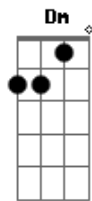

© ukulele-chords.com