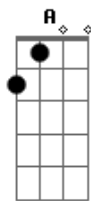

© ukulele-chords.com