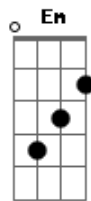

© ukulele-chords.com