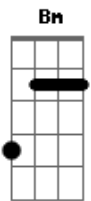

© ukulele-chords.com

© ukulele-chords.com