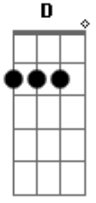

Three Days Grace - Let It Die

tom: **D**

Verso 2x:
(A)
plays this

(B)

(G)

Gtr.2

Acordes

© ukulele-chords.com