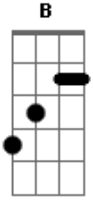

© ukulele-chords.com