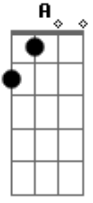

© ukulele-chords.com