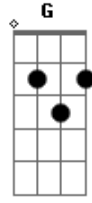

© ukulele-chords.com