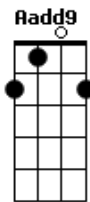

© ukulele-chords.com