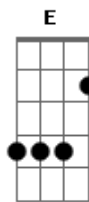

© ukulele-chords.com

© ukulele-chords.com