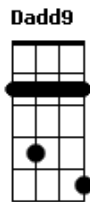

Three Days Grace - Lost in you

tom:

Intro: **A**
Dadd9 D Aadd9 A
Dadd9 D Aadd9 A
Dadd9 D Aadd9 A

Dadd9 D Aadd9 A
I always knew that you'd come back to get me
Dadd9 D Gbm
And you always knew that it wouldn't be easy
Dadd9 D Aadd9 A
To go back to the start to see where it all began
Dadd9 D Gbm
Or end up at the bottom to watch how it all ends

E **Gbm D**
You tried to lie and say "I was everything"
E **A Dadd9 E**
I remember when I said "I'm nothing without you" (I'm nothing without you)

Dadd9 Gbm A Dadd9
Somehow I found a way to get lost in you
Dadd9 Gbm Dadd9 E
Let me inside, let me get close to you
Dadd9 Gbm A Dadd9
Change your mind, I'll get lost if you want me to
Dadd9 A Gbm E
Somehow I've found a way to get lost in you

Dadd9 D Gbm
You always thought that I left myself open
Dadd9 D Aadd9 A
But you didn't know I was already broken
Dadd9 D Gbm
I told myself that it wouldn't be so bad
Dadd9 D Gbm
Pulling away took everything I had

E **Gbm D**
You tried to lie and say "I was everything"
E **A Dadd9**

I remember when I said "I'm nothing without you" (I'm nothing without you)

Dadd9 Gbm A Dadd9
Somehow I found a way to get lost in you
Dadd9 Gbm Dadd9 E
Let me inside, let me get close to you
Dadd9 Gbm A Dadd9
Change your mind, I'll get lost if you want me to
Dadd9 A Gbm E Dadd9 E
Somehow I've found a way to get lost in you (in you)

Gbm
The pain of it all
E
The rise and the fall
Gbm Dadd9
I see it all in you

Gbm
Now everyday
E
I find myself say

Dadd9
"I want to get lost in you"
E Dadd9 D Aadd9 A
I'm nothing without you

(**Dadd9 D Gbm E**)

Dadd9 Gbm A Dadd9
Somehow I found a way to get lost in you
Dadd9 Gbm Dadd9 E
Let me inside, let me get close to you
Dadd9 Gbm A Dadd9
Change your mind, I'll get lost if you want me to
Dadd9 A Gbm E Dadd9 D Aadd9
A
Somehow I've found a way to get lost in you (somehow I've found)

Gbm E Dadd9 D Aadd9 A
Gbm E Dadd9
A way to get lost in you (a way to get lost in you)

E

Acordes

© ukulele-chords.com