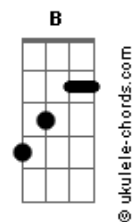

Tina Turner - Lets Stay Together

tom:
Gbm

[Chords]
Intro: [Verse]

A
Let me say since, babe

Gbm
Since we've been together

D
Ooo loving you forever

Dm
Is all I need

Db B Am Gbm
Let me be the one you come running to

Db B Am Gbm
I'll never be untrue, oh baby

[Pre-Chorus]

D Dbm
Let's, let's stay together

B
Loving you whether, whether

[Chorus]

D Db B Db E
Times are good or bad, happy or sad

[Verse]

A Gb
I'm so in love with you

D
Whatever you want to do

Dm
Is alright with me

Db B Am Gb
You make me feel so brand new

Db B Am Gbm
I want to spend my all life, with you

[Verse]

A
Let me say since, babe

Gbm
Since we've been together

D
Ooo loving you forever

Dm
Is all I need

Db B Am Gbm
Let me be the one you come running to

Db B Am Gbm
I'll never be untrue, oh baby

Acordes

D Dbm
Let's, let's stay together

B
Loving you whether, whether

[Chorus]

D Db B Db
Times are good or bad, happy or sad

[Bridge] (keyboard solo)

D % Db % B %

[Chorus] X 3

D Db B Db
Times are good or bad, happy or sad

D Db B Db
Good or bad, happy or sad

D Db B Db
Good or bad, happy or sad

D Db B Db E
Good or bad, happy or sad

[Verse]

A Gbm
Why, oh tell me, why do people break up

D
Oh then turn around and make up

Dm
I just came to see

Db B Am Gbm
You'd never do that to me, would you baby?

Db B Am Gbm
'Cause being around you is all I see

[Final]

D Dbm
So baby, we oughta stay together

B
Loving you whether, whether

D Db B Db
Times are good or bad, happy or sad

D Dbm
Let's, ooo, stay together

B
Loving you whether, whether

D Db B Db
Times are good or bad, happy or sad

D Db
Let's, ooo, stay together

B
Loving you whether, whether

D Db B Db
Times are good or bad, happy or sad

D Db B Db
Times are good or bad, happy or sad

D Db B Db
Times are good or bad, happy or sad