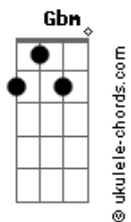

Tina Turner - Lets Stay Together

tom:
Gbm

[Chords]
Intro: [Verse]

A
Let me say since, babe

Gbm
Since we've been together

D
Ooo loving you forever

Dm
Is all I need

Db B Am Gbm
Let me be the one you come running to

Db B Am Gbm
I'll never be untrue, oh baby

[Pre-Chorus]

D Dbm
Let's, let's stay together

B
Loving you whether, whether

[Chorus]

D Db B Db E
Times are good or bad, happy or sad

[Verse]

A Gb
I'm so in love with you

D
Whatever you want to do

Dm
Is alright with me

Db B Am Gb
You make me feel so brand new

Db B Am Gbm
I want to spend my all life, with you

[Verse]

A
Let me say since, babe

Gbm
Since we've been together

D
Ooo loving you forever

Dm
Is all I need

Db B Am Gbm
Let me be the one you come running to

Db B Am Gbm
I'll never be untrue, oh baby

Acordes

D Dbm
Let's, let's stay together

B
Loving you whether, whether

[Chorus]

D Db B Db
Times are good or bad, happy or sad

[Bridge] (keyboard solo)

D % Db % B %

[Chorus] X 3

D Db B Db
Times are good or bad, happy or sad

D Db B Db
Good or bad, happy or sad

D Db B Db
Good or bad, happy or sad

D Db B Db E
Good or bad, happy or sad

[Verse]

A Gbm
Why, oh tell me, why do people break up

D
Oh then turn around and make up

Dm
I just came to see

Db B Am Gbm
You'd never do that to me, would you baby?

Db B Am Gbm
'Cause being around you is all I see

[Final]

D Dbm
So baby, we oughta stay together

B
Loving you whether, whether

D Db B Db
Times are good or bad, happy or sad

D Dbm
Let's, ooo, stay together

B
Loving you whether, whether

D Db B Db
Times are good or bad, happy or sad

D Db
Let's, ooo, stay together

B
Loving you whether, whether

D Db B Db
Times are good or bad, happy or sad

D Db B Db
Times are good or bad, happy or sad

D Db B Db
Times are good or bad, happy or sad