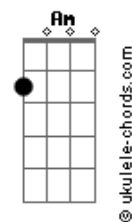

Tina Turner - Lets Stay Together

tom:
Gbm

[Chords]
Intro: [Verse]

A
Let me say since, babe

Gbm
Since we've been together

D
Ooo loving you forever

Dm
Is all I need

Db B Am Gbm
Let me be the one you come running to

Db B Am Gbm
I'll never be untrue, oh baby

[Pre-Chorus]

D Dbm
Let's, let's stay together

B
Loving you whether, whether

[Chorus]

D Db B Db E
Times are good or bad, happy or sad

[Verse]

A Gb
I'm so in love with you

D
Whatever you want to do

Dm
Is alright with me

Db B Am Gb
You make me feel so brand new

Db B Am Gbm
I want to spend my all life, with you

[Verse]

A
Let me say since, babe

Gbm
Since we've been together

D
Ooo loving you forever

Dm
Is all I need

Db B Am Gbm
Let me be the one you come running to

Db B Am Gbm
I'll never be untrue, oh baby

Acordes

D Dbm
Let's, let's stay together

B
Loving you whether, whether

[Chorus]

D Db B Db
Times are good or bad, happy or sad

[Bridge] (keyboard solo)

D % Db % B %

[Chorus] X 3

D Db B Db
Times are good or bad, happy or sad

D Db B Db
Good or bad, happy or sad

D Db B Db
Good or bad, happy or sad

D Db B Db E
Good or bad, happy or sad

[Verse]

A Gbm
Why, oh tell me, why do people break up

D
Oh then turn around and make up

Dm
I just came to see

Db B Am Gbm
You'd never do that to me, would you baby?

Db B Am Gbm
'Cause being around you is all I see

[Final]

D Dbm
So baby, we oughta stay together

B
Loving you whether, whether

D Db B Db
Times are good or bad, happy or sad

D Dbm
Let's, ooo, stay together

B
Loving you whether, whether

D Db B Db
Times are good or bad, happy or sad

D Db
Let's, ooo, stay together

B
Loving you whether, whether

D Db B Db
Times are good or bad, happy or sad

D Db B Db
Times are good or bad, happy or sad

D Db B Db
Times are good or bad, happy or sad