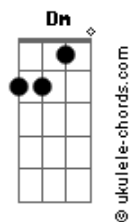

Tina Turner - Lets Stay Together

tom:
Gbm

[Chords]
Intro: [Verse]

A
Let me say since, babe

Gbm
Since we've been together

D
Ooo loving you forever

Dm
Is all I need

Db B Am Gbm
Let me be the one you come running to

Db B Am Gbm
I'll never be untrue, oh baby

[Pre-Chorus]

D Dbm
Let's, let's stay together

B
Loving you whether, whether

[Chorus]

D Db B Db E
Times are good or bad, happy or sad

[Verse]

A Gb
I'm so in love with you

D
Whatever you want to do

Dm
Is alright with me

Db B Am Gb
You make me feel so brand new

Db B Am Gbm
I want to spend my all life, with you

[Verse]

A
Let me say since, babe

Gbm
Since we've been together

D
Ooo loving you forever

Dm
Is all I need

Db B Am Gbm
Let me be the one you come running to

Db B Am Gbm
I'll never be untrue, oh baby

Acordes

D Dbm
Let's, let's stay together

B
Loving you whether, whether

[Chorus]

D Db B Db
Times are good or bad, happy or sad

[Bridge] (keyboard solo)

D % Db % B %

[Chorus] X 3

D Db B Db
Times are good or bad, happy or sad

D Db B Db
Good or bad, happy or sad

D Db B Db
Good or bad, happy or sad

D Db B Db E
Good or bad, happy or sad

[Verse]

A Gbm
Why, oh tell me, why do people break up

D
Oh then turn around and make up

Dm
I just came to see

Db B Am Gbm
You'd never do that to me, would you baby?

Db B Am Gbm
'Cause being around you is all I see

[Final]

D Dbm
So baby, we oughta stay together

B
Loving you whether, whether

D Db B Db
Times are good or bad, happy or sad

D Dbm
Let's, ooo, stay together

B
Loving you whether, whether

D Db B Db
Times are good or bad, happy or sad

D Db
Let's, ooo, stay together

B
Loving you whether, whether

D Db B Db
Times are good or bad, happy or sad

D Db B Db
Times are good or bad, happy or sad

D Db B Db
Times are good or bad, happy or sad