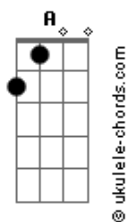

Tina Turner - Lets Stay Together

tom:
Gbm

[Chords]
Intro: [Verse]

A
Let me say since, babe

Gbm
Since we've been together

D
Ooo loving you forever

Dm
Is all I need

Db B Am Gbm
Let me be the one you come running to

Db B Am Gbm
I'll never be untrue, oh baby

[Pre-Chorus]

D Dbm
Let's, let's stay together

B
Loving you whether, whether

[Chorus]

D Db B Db E
Times are good or bad, happy or sad

[Verse]

A Gb
I'm so in love with you

D
Whatever you want to do

Dm
Is alright with me

Db B Am Gb
You make me feel so brand new

Db B Am Gbm
I want to spend my all life, with you

[Verse]

A
Let me say since, babe

Gbm
Since we've been together

D
Ooo loving you forever

Dm
Is all I need

Db B Am Gbm
Let me be the one you come running to

Db B Am Gbm
I'll never be untrue, oh baby

Acordes

D Dbm
Let's, let's stay together

B
Loving you whether, whether

[Chorus]

D Db B Db
Times are good or bad, happy or sad

[Bridge] (keyboard solo)

D % Db % B %

[Chorus] X 3

D Db B Db
Times are good or bad, happy or sad

D Db B Db
Good or bad, happy or sad

D Db B Db
Good or bad, happy or sad

D Db B Db E
Good or bad, happy or sad

[Verse]

A Gbm
Why, oh tell me, why do people break up

D
Oh then turn around and make up

Dm
I just came to see

Db B Am Gbm
You'd never do that to me, would you baby?

Db B Am Gbm
'Cause being around you is all I see

[Final]

D Dbm
So baby, we oughta stay together

B
Loving you whether, whether

D Db B Db
Times are good or bad, happy or sad

D Dbm
Let's, ooo, stay together

B
Loving you whether, whether

D Db B Db
Times are good or bad, happy or sad

D Db
Let's, ooo, stay together

B
Loving you whether, whether

D Db B Db
Times are good or bad, happy or sad

D Db B Db
Times are good or bad, happy or sad

D Db B Db
Times are good or bad, happy or sad