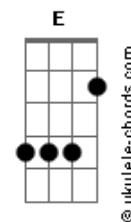

Tina Turner - Lets Stay Together

tom:
Gbm

[Chords]
Intro: [Verse]

A
Let me say since, babe

Gbm
Since we've been together

D
Ooo loving you forever

Dm
Is all I need

Db B Am Gbm
Let me be the one you come running to

Db B Am Gbm
I'll never be untrue, oh baby

[Pre-Chorus]

D Dbm
Let's, let's stay together

B
Loving you whether, whether

[Chorus]

D Db B Db E
Times are good or bad, happy or sad

[Verse]

A Gb
I'm so in love with you

D
Whatever you want to do

Dm
Is alright with me

Db B Am Gb
You make me feel so brand new

Db B Am Gbm
I want to spend my all life, with you

[Verse]

A
Let me say since, babe

Gbm
Since we've been together

D
Ooo loving you forever

Dm
Is all I need

Db B Am Gbm
Let me be the one you come running to

Db B Am Gbm
I'll never be untrue, oh baby

Acordes

D Dbm
Let's, let's stay together

B
Loving you whether, whether

[Chorus]

D Db B Db
Times are good or bad, happy or sad

[Bridge] (keyboard solo)

D % Db % B %

[Chorus] X 3

D Db B Db
Times are good or bad, happy or sad

D Db B Db
Good or bad, happy or sad

D Db B Db
Good or bad, happy or sad

D Db B Db E
Good or bad, happy or sad

[Verse]

A Gbm
Why, oh tell me, why do people break up

D
Oh then turn around and make up

Dm
I just came to see

Db B Am Gbm
You'd never do that to me, would you baby?

Db B Am Gbm
'Cause being around you is all I see

[Final]

D Dbm
So baby, we oughta stay together

B
Loving you whether, whether

D Db B Db
Times are good or bad, happy or sad

D Dbm
Let's, ooo, stay together

B
Loving you whether, whether

D Db B Db
Times are good or bad, happy or sad

D Db
Let's, ooo, stay together

B
Loving you whether, whether

D Db B Db
Times are good or bad, happy or sad

D Db B Db
Times are good or bad, happy or sad

D Db B Db
Times are good or bad, happy or sad