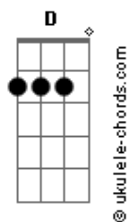

Tina Turner - Lets Stay Together

tom:
Gbm

[Chords]
Intro: [Verse]

A
Let me say since, babe

Gbm
Since we've been together

D
Ooo loving you forever

Dm
Is all I need

Db B Am Gbm
Let me be the one you come running to

Db B Am Gbm
I'll never be untrue, oh baby

[Pre-Chorus]

D Dbm
Let's, let's stay together

B
Loving you whether, whether

[Chorus]

D Db B Db E
Times are good or bad, happy or sad

[Verse]

A Gb
I'm so in love with you

D
Whatever you want to do

Dm
Is alright with me

Db B Am Gb
You make me feel so brand new

Db B Am Gbm
I want to spend my all life, with you

[Verse]

A
Let me say since, babe

Gbm
Since we've been together

D
Ooo loving you forever

Dm
Is all I need

Db B Am Gbm
Let me be the one you come running to

Db B Am Gbm
I'll never be untrue, oh baby

Acordes

D Dbm
Let's, let's stay together

B
Loving you whether, whether

[Chorus]

D Db B Db
Times are good or bad, happy or sad

[Bridge] (keyboard solo)

D % Db % B %

[Chorus] X 3

D Db B Db
Times are good or bad, happy or sad

D Db B Db
Good or bad, happy or sad

D Db B Db
Good or bad, happy or sad

D Db B Db E
Good or bad, happy or sad

[Verse]

A Gbm
Why, oh tell me, why do people break up

D
Oh then turn around and make up

Dm
I just came to see

Db B Am Gbm
You'd never do that to me, would you baby?

Db B Am Gbm
'Cause being around you is all I see

[Final]

D Dbm
So baby, we oughta stay together

B
Loving you whether, whether

D Db B Db
Times are good or bad, happy or sad

D Dbm
Let's, ooo, stay together

B
Loving you whether, whether

D Db B Db
Times are good or bad, happy or sad

D Db
Let's, ooo, stay together

B
Loving you whether, whether

D Db B Db
Times are good or bad, happy or sad

D Db B Db
Times are good or bad, happy or sad

D Db B Db
Times are good or bad, happy or sad