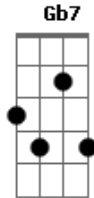

# Tom Odell - Black Friday

tom:

Intro: G Em D A  
G Em D Dm7

[Primeira Parte]

G Em D  
..I wanna Go party, I wanna have fun  
A G  
I wanna be happy, could you show me how it's done?  
Em D  
You look so pretty, pretty like the sun  
A  
I could watch forever while you shine on everyone

[Refrão]

G Em D  
..It's Black Friday, we're in a black taxi  
A G  
You take my hand and hold it gently on the middle seat  
Em Bm  
It's all in my head, it's all in my mind  
Gbm G  
I'm so selfish, you're so kind  
Em Bm  
It's all in my head, baby, I can't breathe  
G D  
I look in the mirror, what is happening to me?

( D Gbm Bm Gb7 )

[Segunda Parte]

© ukulele-chords.com

© ukulele-chords.com

G Em D  
..I want a better body, I want better skin  
A G  
I wanna be perfect like all your other friends  
Em D  
You look so pretty, pretty like the wind  
Dm7  
Every time you touch me, I feel adrenaline