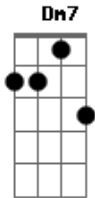

© ukulele-chords.com