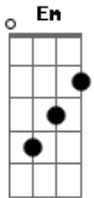

© ukulele-chords.com