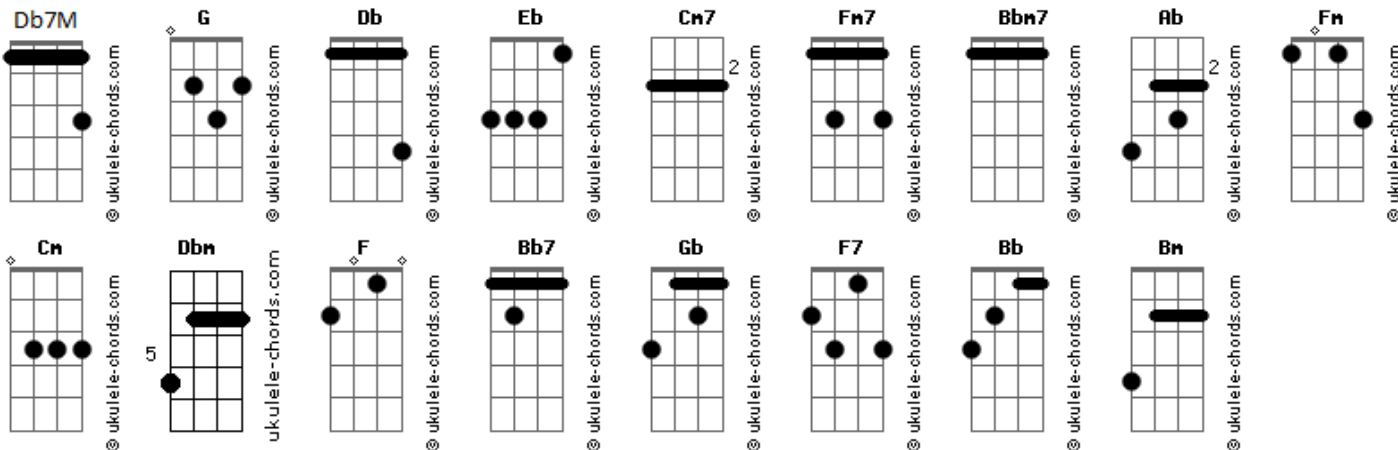

TOMOO - Sonare

tom:

G

Intro: Db Eb Cm7 Fm7 Bbm7 Ab Eb Db Eb

[Verse 1]

Db Eb
Nemuri kara mezametara
Cm7 Fm7 Fm
Hirakareta peeji no ue ni hitori
Db Eb
Mimawasedo mienai
Cm Fm7 Fm
Atemo deguchi mo

Db Dbm
Soshite kikoeta no wa
Ab Fm7
Namae o yonderu anata no koe
Db Eb Cm7 F
Tesaguri no kotoba to arukidashita

[Chorus 1]

Db Ab Bb7
Barabara no rizumu--- de
Eb
Kuchizusametara kiite
Ab Ab Db Ab
Sekai ga hodokeru oto ga kaketekuru
Db Eb Fm Db Eb Ab
Kaketekuru asa ga kuru
Ab Cm Db
Kirei na me o shita anata mo miteru
Ab
Darou
Db Eb Fm Db Eb Ab
Asa ga kuru Asa ga kuru
Gb Fm Eb Db

[Verse 2]

Gb
Kabe goshi ni todoku you na
Cm7 Fm7 Db

Acordes

Anata no hanashi ni motareru yoru

Sawarenai no ni doushite

Atatakai ndarou

[Chorus 2]

Db Dbm
Fuzoroi na magu kappu to
Ab Fm7 Fm
Mukai au teeburu no kishibe de
Db Eb Cm7 F7
Shiranai kotoba datte tsunagitai yo

Db Bb
Barabara no keshiki de
Bb7 Eb Ab
Tonariau koto shitta kyou wa

[Bridge]

Db7M Ab Db Eb Fm7 Db Eb

Ab Db Fm Ab Db Eb

[Chorus 3]

Ab Eb Db Ab
Sekai ga hodokeru oto to iki o suru
Db Eb
Ab Db
Kirei na me o shita anata mo miteru
Fm Db
Darou
Ab Ab Db Ab
Sekai ga hodokeru oto ga kaketekuru
Db Eb Fm Db Eb
Kaketekuru asa ga kuru
Fm Eb Db7M Ab
Mirai de furimuku anata ni te o futte
Bm Db Eb Fm
Koide iku koide iku