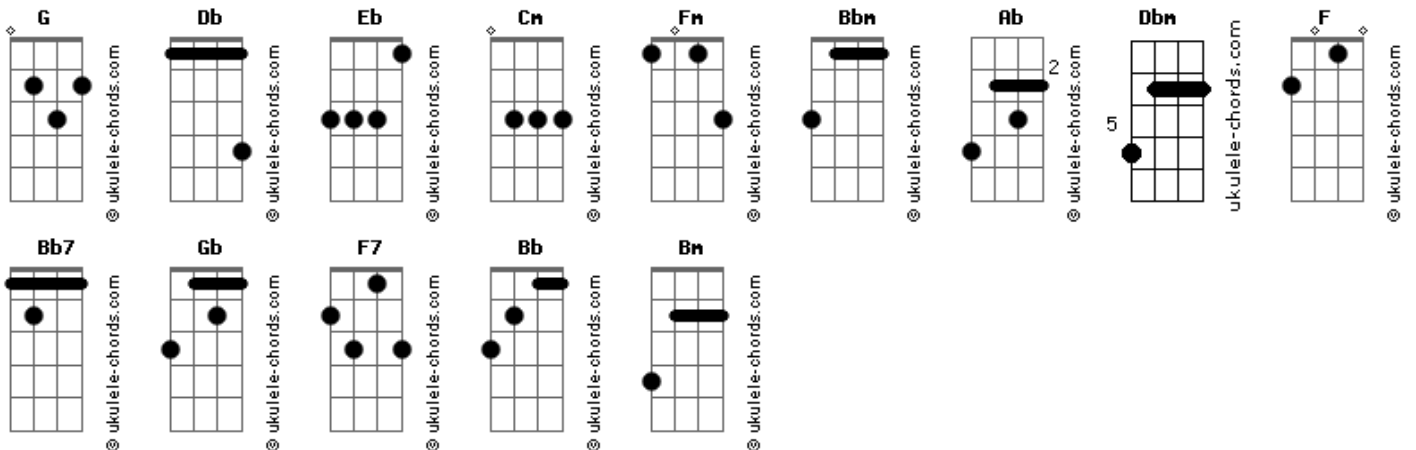

TOMOO - Sonare

tom:

G

Intro: Db Eb Cm Fm Bbm Ab Eb Db Eb

[Verse 1]

Db Eb
Nemuri kara mezametara
Cm Fm Fm
Hirakareta peeji no ue ni hitori
Db Eb
Mimawasedo mienai
Cm Fm Fm
Atemo deguchi mo

Db Dbm
Soshite kikoeta no wa
Ab Fm
Namae o yonderu anata no koe
Db Eb Cm F
Tesaguri no kotoba to arukidashita

[Chorus 1]

Db Ab Bb7
Barabara no rizumu--- de
Eb
Kuchizusametara kiite
Ab Ab Db Ab
Sekai ga hodokeru oto ga kaketekuru
Db Eb Fm Db Eb Ab
Kaketekuru asa ga kuru
Ab Cm Db
Kirei na me o shita anata mo miteru
Ab
Darou
Db Eb Fm Db Eb Ab
Asa ga kuru Asa ga kuru
Gb Fm Eb Db

[Verse 2]

Gb
Kabe goshi ni todoku you na
Cm Fm Db

Acordes

Anata no hanashi ni motareru yoru

Sawarenai no ni doushite
Eb
Cm Fm

Atatakai ndarou

[Chorus 2]

Db Dbm
Fuzoroi na magu kappu to
Ab Fm Fm
Mukai au teeburu no kishibe de
Db Eb Cm F7
Shiranai kotoba datte tsunagitai yo

Db Bb
Barabara no keshiki de
Bb7 Eb Ab
Tonariau koto shitta kyou wa

[Bridge]

Db Ab Db Eb Fm Db Eb
Ab Db Fm Ab Db Eb

[Chorus 3]

Ab Eb Db Ab
Sekai ga hodokeru oto to iki o suru
Db Eb
Ab Db
Kirei na me o shita anata mo miteru
Fm Db
Darou
Ab Ab Db Ab
Sekai ga hodokeru oto ga kaketekuru
Db Eb Fm Db Eb
Kaketekuru asa ga kuru
Fm Eb Db Ab
Mirai de furimuku anata ni te o futte
Bm Db Eb Fm
Koide iku koide iku

Db Fm
Doko e ikou?
Db Eb Ab
Doko e demo